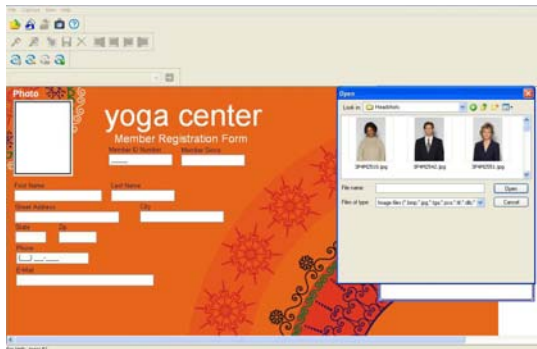

Intuitive interface makes capturing images fast and easy

Datacard® identification software automatically opens a digital card layout on your computer screen. Simply right-click on the photo box, then select “Capture Source” from the toolbar and choose your source from the drop-down window. Choose from any of the four easy-to-use photo capture options below.