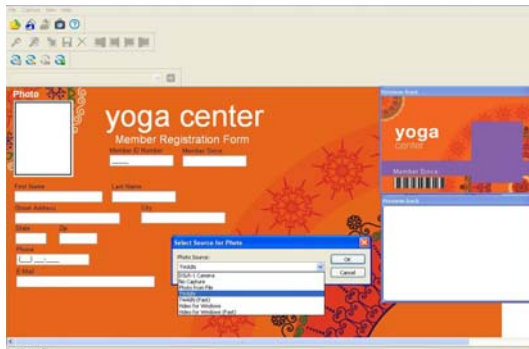

Intuitive interface makes capturing images fast and easy

Datacard® identification software automatically opens a digital card layout on your computer screen. Simply right-click on the photo box, then select “Capture Source” from the toolbar and choose your source from the drop-down window. Choose from any of the four easy-to-use photo capture options below.