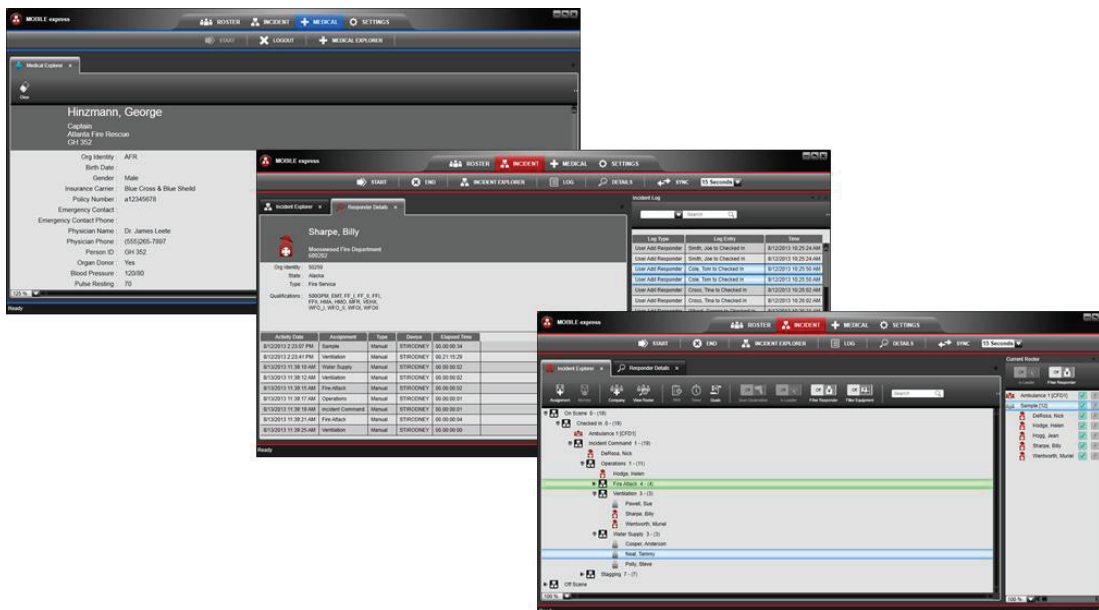

SALAMANDER

MOBILE EXPRESS

- ◇ Laptop Based ICS Tracking
- ◇ Easy to Use
- ◇ Ability to Preload Rosters
- ◇ Real-Time Accountability for People and Equipment
- ◇ Search Resources by Qualifications
- ◇ Assigns & Tracks Personnel and Equipment
- ◇ Available in Self-Contained Carrying Case
- ◇ View Responder Baseline Medical Data
- ◇ Ability to Set Multiple Timers
- ◇ Assignment Monitoring

Managing people and resources at the scene of an incident is no easy task. Salamander's **TRACK** suite tells you the who, what, when, where and why of everyone and everything.

FIND OUT MORE
METROPOLITAN DATA SOLUTIONS
516-586-5520
sales@mds-ltd.com
www.mds-ltd.com