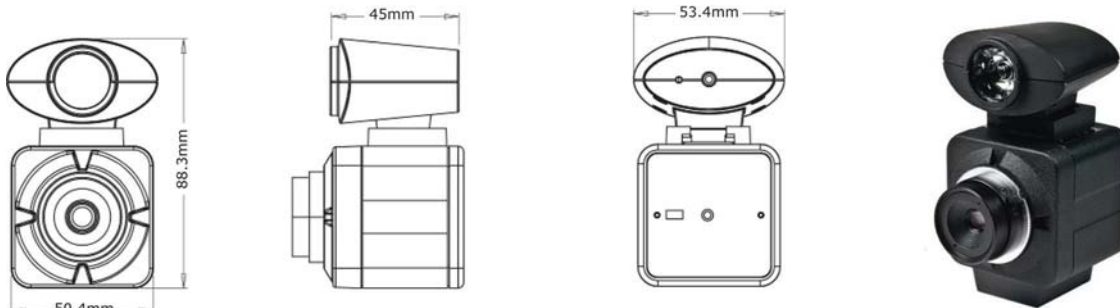

ISG™ CV27 Photo ID Camera with Flash

Affordable, Reliable, Durable Photo ID Camera Solutions

The ISG™ CV27 Photo ID Camera is ideal for cost conscious customers that need a reliable and long-life photo ID camera. The ISG™ CV27 is a compact camera that captures high quality photo images. Quality photos are a key component of a photo ID system. Using WDM, TWAIN or DirectX, the camera integrates with most Photo ID software applications. Unlike consumer cameras, the CV27 will last for many years and includes a one-year factory warranty

Features

- Progressive scan, 1.3 megapixel 1/3" CMOS sensor (square pixels)
- Electronic Pan/Tilt when resolution under 1280 x 1024 is selected
- 7.5fps at full 1280 x 1024 resolution uncompressed video
- Simplified cabling - video, power & full camera control over a single USB cable
- Still image capture with streaming video
- WDM driver, TWAIN, DirectX compliant
- Support for Windows XP, Vista & Windows 7 operating systems

Mechanical	
Dimensions (WxHxD)	50mm x 50mm x 49.6mm (without lens mount) 1.97" x 1.97" x 1.95"
Cable (Included)	8.2 ft USB 2.0

Software	
Viewer (Included) SFT-07019	<ul style="list-style-type: none"> • WDM device drivers • DirectX / DirectShow compliant • TWAIN compliant*